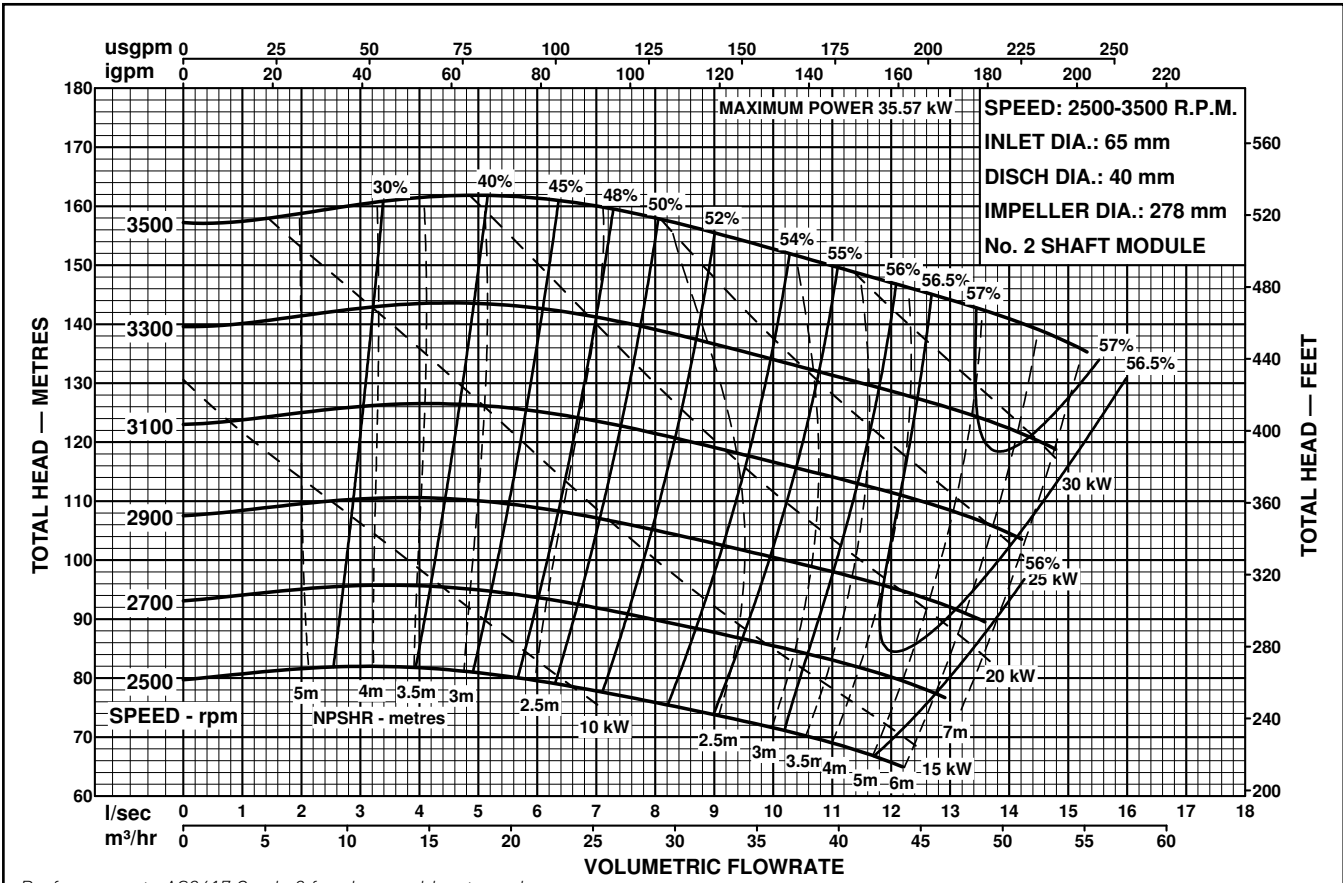

MODEL
65x40-250

ISO2858

END SUCTION PUMPS
50Hz PERFORMANCE

Performance to AS2417 Grade 2 for clean, cold water only.

Performance to AS2417 Grade 2 for clean, cold water only.