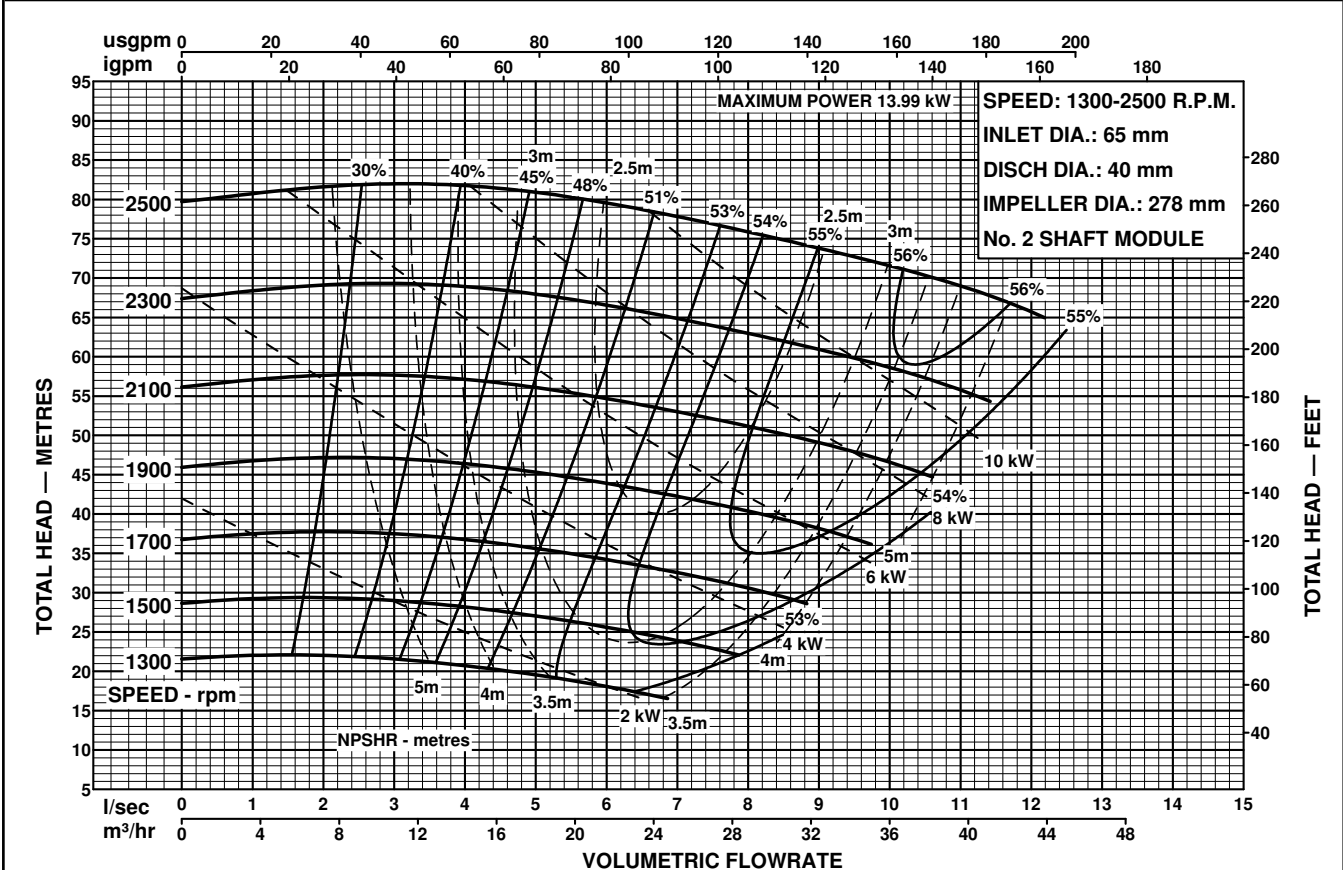

MODEL
65x40-250

ISO2858

END SUCTION PUMPS
50Hz PERFORMANCE

Performance to AS2417 Grade 2 for clean, cold water only.

Performance to AS2417 Grade 2 for clean, cold water only.